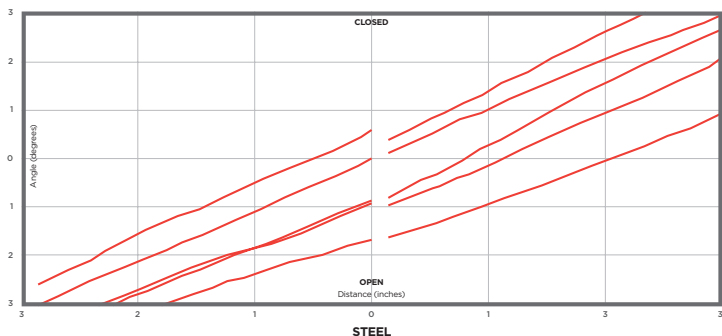

# PLAYER TESTING

Major Champion & Hall of Famer

The Stability shaft gives the putter a more consistent face angle versus traditional steel shafts. That translates to a more consistent launch direction and distance control, which equals more putts made.