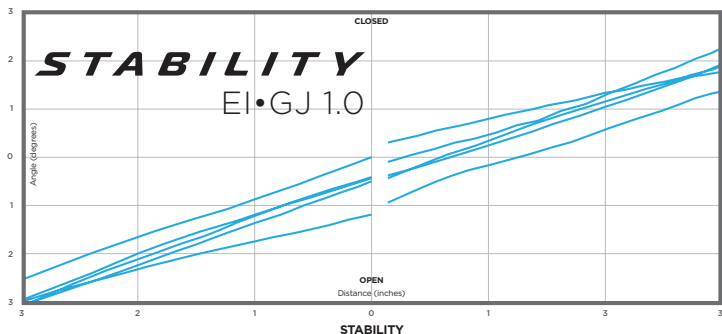

## **The new Stability shaft from Breakthrough Golf Technology.**

Breakthrough Golf uses a scientifically advanced multi-material design with new geometries never used in putter shaft design before. A shaft that has the same look, solid feel and weight as traditional steel putter shaft.

# PLAYER TESTING

Major Champion & Hall of Famer

The Stability shaft gives the putter a more consistent face angle versus traditional steel shafts. That translates to a more consistent launch direction and distance control, which equals more putts made.